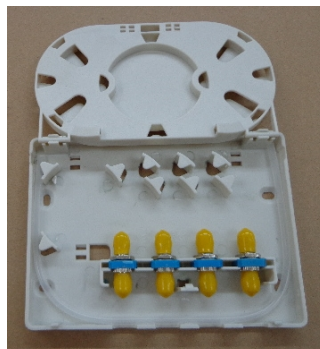

MCPE-04Y Fiber Optic Terminal Box (Wall mounted)

Description:

MCPE-04Y is an indoor wall mounted FTTH mini optic terminal box, made of high quality ABS plastic, small size, with plastic splice tray inside. It provides an economical way for terminating optical fibers.

Features:

- Light weight, small size, easy installation
- Can load FC, SC, LC duplex, ST ... adapter
- Max. capacity: 4 fibers
- The base and cover of the box adopts self-clip method, it is easy and convenient to open and close

Specifications:

Model	Dimension W*H*D (mm)	Material	Adapter port	Splicing capacity	Cable port	Remark
MCPE-04Y	150x110x34	ABS plastic	4 pcs	4 fibers	2 port	Indoor wall mounted

Ordering code:

MCPE-04Y - XXX X - X