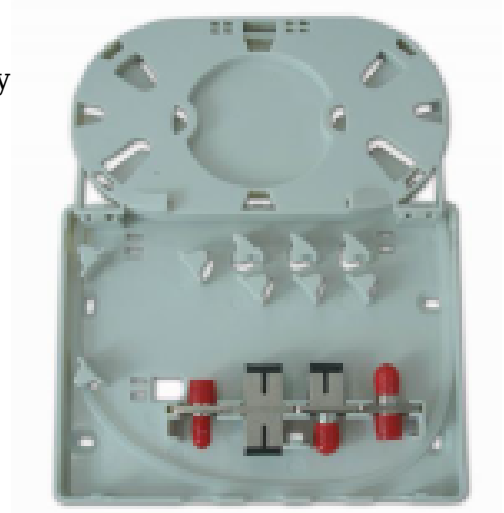

MCPE-04Y Fiber Optic Terminal Box (Wall mounted)

Description:

MCPE-04Y is an indoor wall mounted FTTH mini optic terminal box, made of high quality ABS plastic, small size, with plastic splice tray inside. It provides an economical way for terminating optical fibers.

Features:

- Light weight, small size, easy installation
- Can load FC, SC, LC duplex, ST ... adapter
- Max. capacity: 4 fibers
- The base and cover of the box adopts self-clip method, it is easy and convenient to open and close

Specifications:

Model	Dimension W*H*D (mm)	Material	Adapter port	Splicing capacity	Cable port	Remark
MCPE-04Y	150x110x34	ABS plastic	4 pcs	4 fibers	2 port	Indoor wall mounted

Ordering code:

MCPE-04Y - XXX X - X